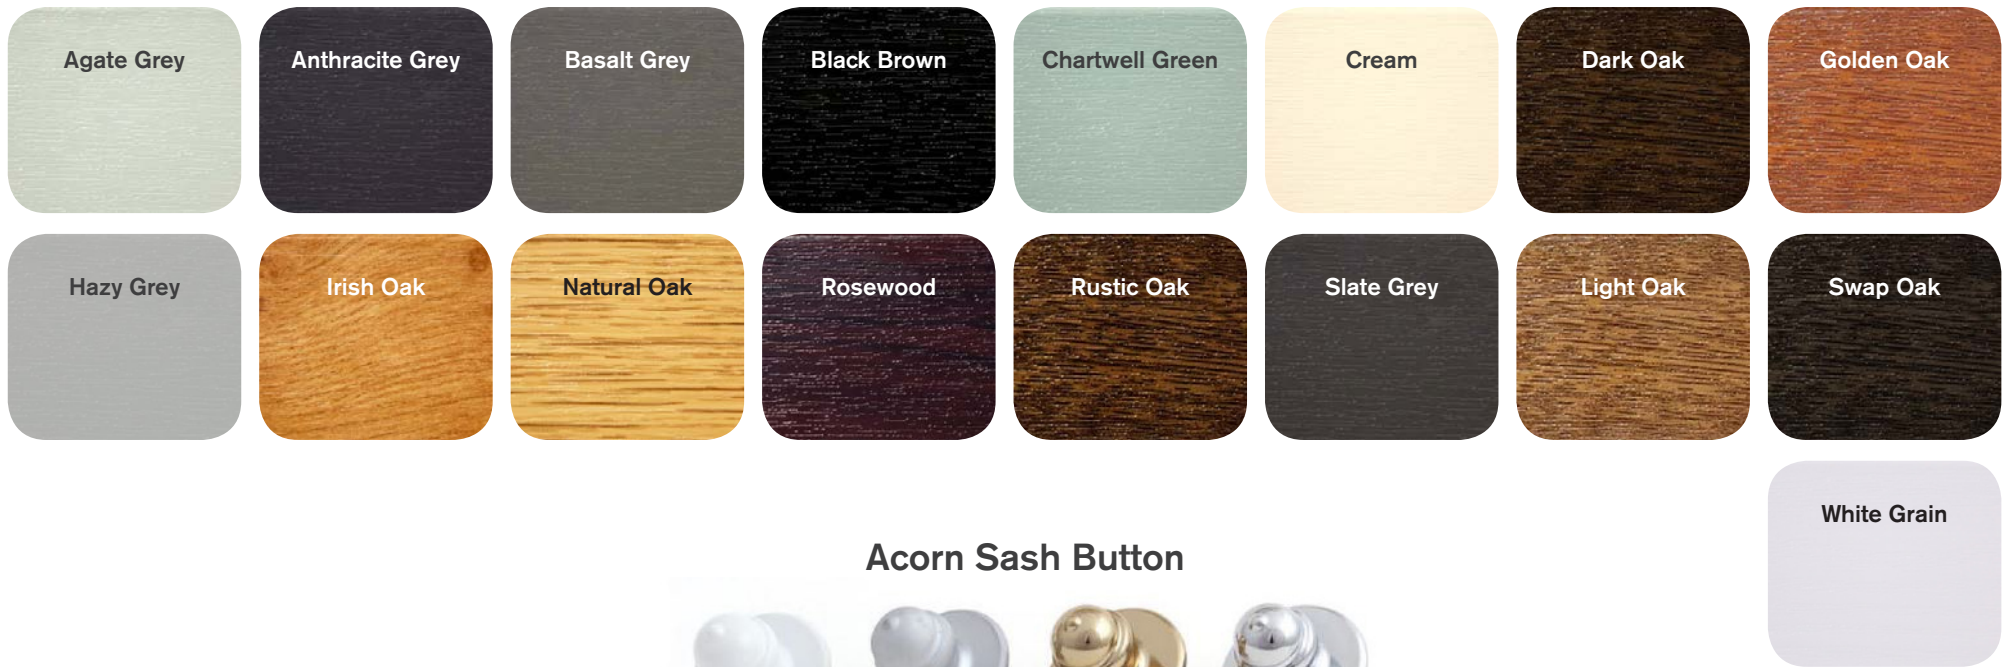

Acorn Sash Button